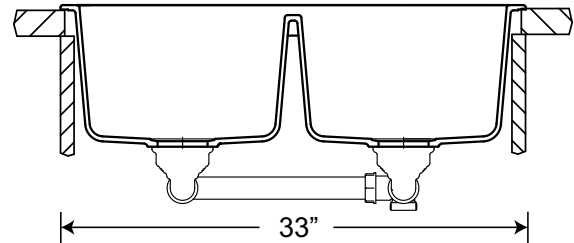

## Double Equal Bowl Kitchen Sink

Depth = 9-1/2" / 9-1/2"