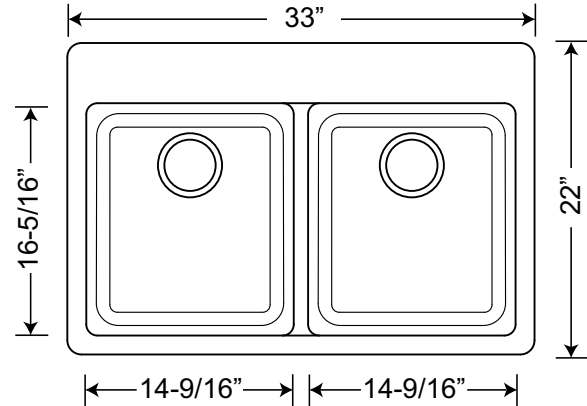

## Double Equal Bowl Kitchen Sink

Depth = 9-1/2" / 9-1/2"