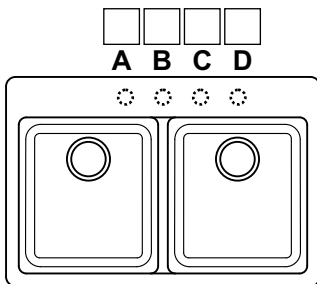

KNOCKOUT HOLE LOCATION

AVAILABLE ACCESSORIES

SIS-G-GR202
Stainless Steel Grid

SIS-S01-☐
Basket Strainer

SIS-S06-☐
Disposal Flange

SIS-GCB1709
Glass Cutting Board

CODE / STANDARDS COMPLIANCE

Sinks are listed by IAPMO® as meeting the applicable requirements of the Uniform Plumbing Code®, International Plumbing Code®, and National Plumbing Code of Canada. Product Compliance: CSA B45.5-11/IAPMO Z124-201 including Update No. 1 dated May 2012

JOB INFORMATION

JOB NAME: _____ MODEL SPECIFIED: _____ QUANTITY: _____

DATE: _____ ARCHITECT/ENGINEER: _____

CUSTOMER: _____ CONTRACTOR: _____